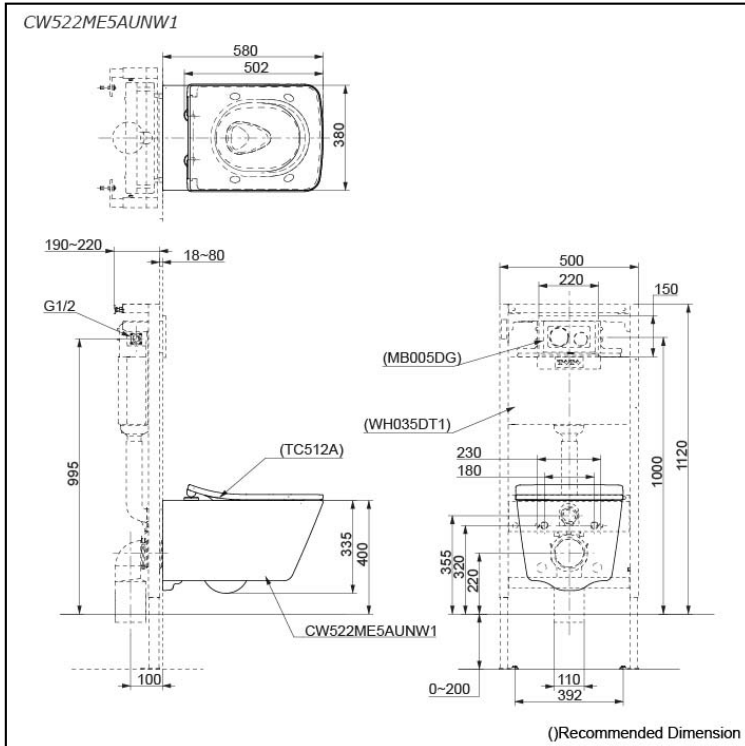

CONTEMPORARY II WALL HUNG TOILET

Features

- Introducing CEFIONTECT Technology: where super smooth surfaces and ion barrier glazing redefine cleanliness for every bathroom fixture.
- Experience the future of cleanliness with TORNADO FLUSH - Less water, powerful streams, 360-degree clean.
- Explore the seamless, easy-clean perfection of RIMLESS DESIGN.

Specifications

Flush system:	TORNADO FLUSH
Water Use:	4.5L / 3L
Rough-in:	H=220 mm
Bowl Shape:	Square Shape
Water Pressure:	0.05MPa~0.75MPa
Size:	380Wx580Dx335H mm

Parts description

Seat & Cover is **not** included.

- **CW522ME5AUNW1**
Square Wall Hung Closet Bowl (P-Trap)
(w/o Concealed Washlet Connection)
(Rough-in 220)

Optional Parts

- TC512A
Seat & Cover
- WH035DT1
Concealed Cistern w/Frame
- MB005DG
Flush Panel