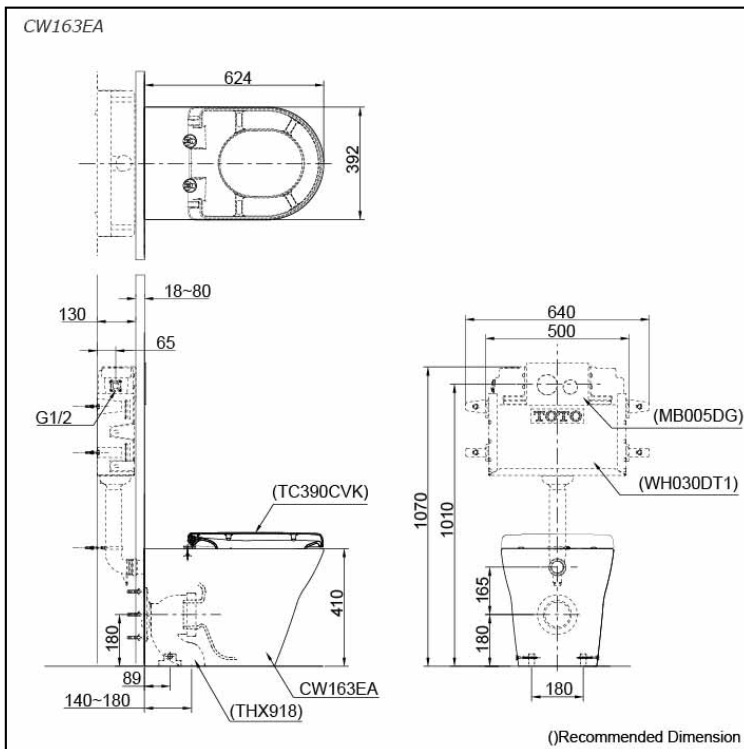

Specifications

Flush system:	TORNADO FLUSH
Water Use:	4.5L / 3L
Rough-in:	S-Trap / P-Trap (Selectable)
Bowl Shape:	D-Shape
Water Pressure:	0.05MPa~0.75MPa
Size:	392W x 624D x 410H mm

Parts description

Seat & Cover is **not included**.

- **CW163EA**
D-Shape Wall Faced Toilet

Optional Parts

- TC390CVK
Soft Close Seat & Cover (Urea Resin)
- WH030DT1
Concealed Cistern w/o Frame
- MB005DG
Flush Panel
- THX918
Socket (Only for S-Trap)

Colors