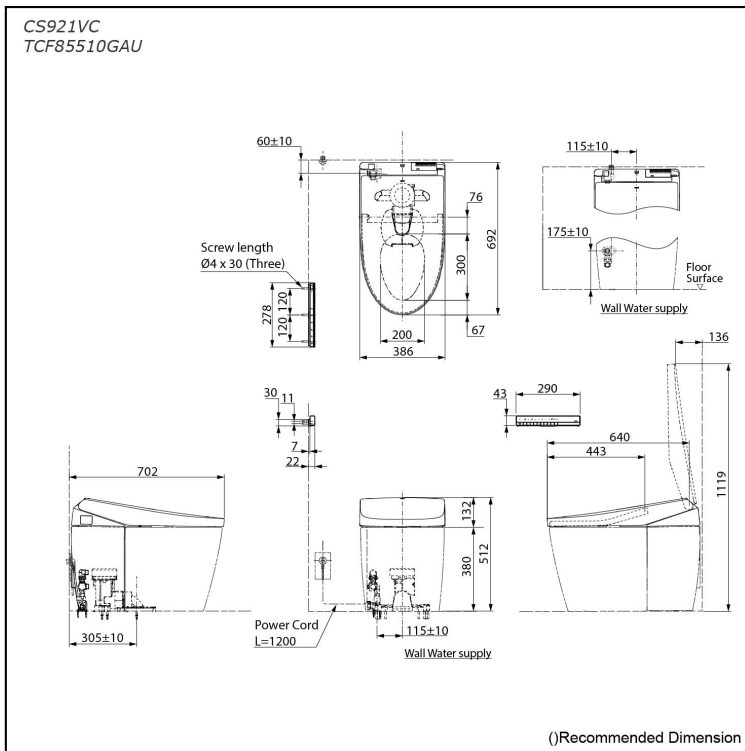

Specifications

Flush system:	TORNADO FLUSH
Water Use:	4.5L / 3.0L
Rough-in:	305 mm
Bowl Shape:	Elongated
Water Pressure:	0.05MPa~0.75MPa
Power Rating:	220~240V, 50/60Hz, 846~854W
Length of Power Cord:	1.2 m
Material:	Bowl -Vitreous China Seat & Cover -Plastic Remote Controller -Aluminium
Size:	386Wx692Dx512H mm

Parts description

- **CS921VC**
Water Closet Bowl (S-Trap)
(Rough-in 305)
- **TCF85510GAU**
WASHLET unit

Optional Parts

- T53P100VR
Floor Flange

Colors

White (#NW1)

Certifications

Important Note