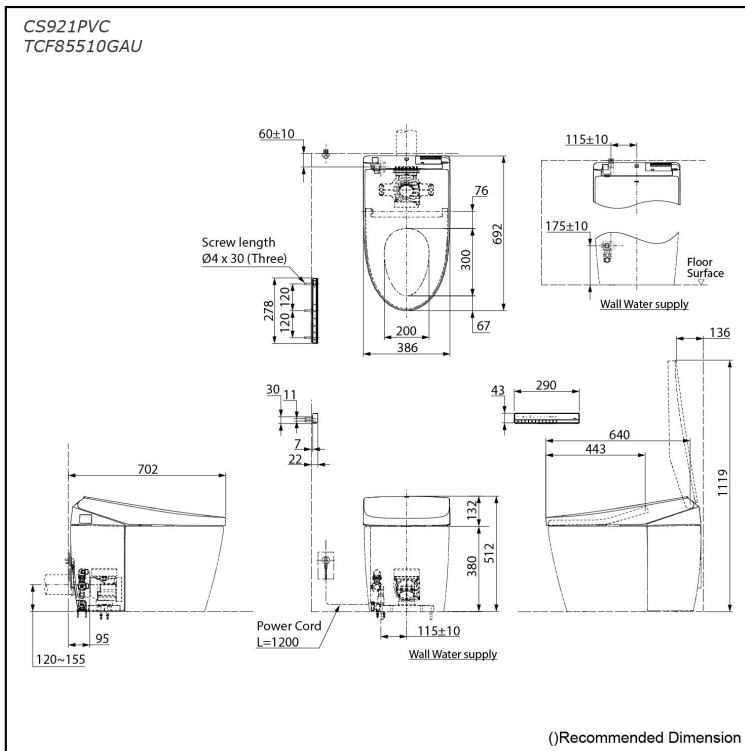

Certifications