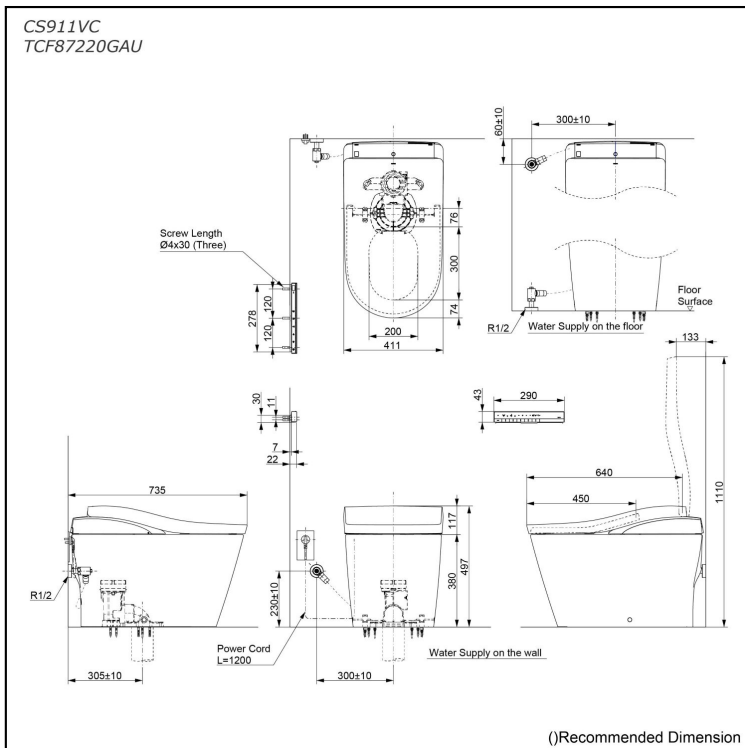

NEOREST LS Luxurious Smart Toilet

Features

- Introducing CEFIONTECT Technology: where super smooth surfaces and ion barrier glazing redefine cleanliness for every bathroom fixture.
- Experience the future of cleanliness with TORNADO FLUSH - Less water, powerful streams, 360-degree clean.
- EWATER+ not only keeps toilet bowl and nozzle clean by preventing bacterial with sanitizing effect but is also sprayed under the seat to prevent other accumulated waste, ensures a long-lasting cleanliness
- Harness the power of PREMIST - a fine mist to repel dirt, ensuring a consistently clean toilet experience.
- Explore the seamless, easy-clean perfection of RIMLESS DESIGN.
- Discover Gentle Cleaning with AIR-IN WONDERWAVE - Eco-Friendly Comfort and Care.
- Experience unparalleled WATER SAVING efficiency paired with powerful flushing action.
- Simplify Your Routine - Effortless Automatic Operation: Seat & Lid opens, closes, and Toilet flushes with sensor ease
- Keep your bathroom fresh with the Auto Powerful DEODORIZER - it activates after every use to ensure a clean, odor-free environment.
- Luxuriate in the comfort of a HEATED SEAT with customizable temperature control
- Gentle Warmth, Perfectly Personalized - Adjustable WARM AIR DRYING
- Hybrid Ecology System: Optimal Water Efficiency with Dynamic Performance.
- Self-cleaning wand for ultimate convenience.

Specifications

Flush system:	TORNADO FLUSH
Water Use:	4.5L / 3.0L
Rough-in:	305 mm
Bowl Shape:	D-Shape
Water Pressure:	0.2MPa~0.75MPa
Power Rating:	220~240V, 50/60Hz, 835~863W
Length of Power Cord:	1.2 m
Material:	Bowl -Vitreous China Seat & Cover -Plastic Remote Controller -Aluminium
Size:	411Wx725Dx497H mm

Parts description

- CS911VC Water Closet Bowl (S-Trap) (Rough-in 305)
- TCF87220GAU WASHLET unit

Optional Parts

- T53P100VR Floor Flange

Colors

- White (#NW1)
- Black
- WASHLET Frame Cover
- Remote Controller

Certifications