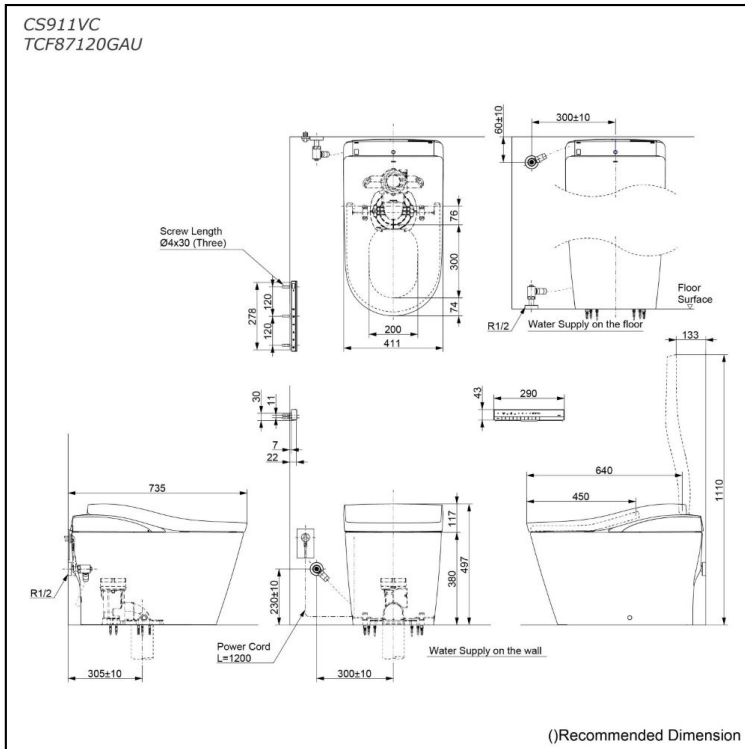

NEOREST LS Luxurious Smart Toilet

Features

- Introducing CEFIONTECT Technology: where super smooth surfaces and ion barrier glazing redefine cleanliness for every bathroom fixture.
- Experience the future of cleanliness with TORNADO FLUSH - Less water, powerful streams, 360-degree clean.
- EWATER+ not only keeps toilet bowl and nozzle clean by preventing bacterial with sanitizing effect but is also sprayed under the seat to prevent other accumulated waste, ensures a long-lasting cleanliness
- Harness the power of PREMIST - a fine mist to repel dirt, ensuring a consistently clean toilet experience.
- Explore the seamless, easy-clean perfection of RIMLESS DESIGN.
- Discover Gentle Cleaning with AIR-IN WONDERWAVE - Eco-Friendly Comfort and Care.
- Experience unparalleled WATER SAVING efficiency paired with powerful flushing action.
- Simplify Your Routine - Effortless Automatic Operation: Seat & Lid opens, closes, and Toilet flushes with sensor ease
- Keep your bathroom fresh with the Auto Powerful DEODORIZER - it activates after every use to ensure a clean, odor-free environment.
- Luxuriate in the comfort of a HEATED SEAT with customizable temperature control
- Gentle Warmth, Perfectly Personalized - Adjustable WARM AIR DRYING
- Hybrid Ecology System: Optimal Water Efficiency with Dynamic Performance.
- Self-cleaning wand for ultimate convenience.

Specifications

Flush system:	TORNADO FLUSH
Water Use:	4.5L / 3.0L
Rough-in:	305 mm
Bowl Shape:	D-Shape
Water Pressure:	0.2MPa-0.75MPa
Power Rating:	220-240V, 50/60Hz, 835-863W
Length of Power Cord:	1.2 m
Material:	Bowl -Vitreous China Seat & Cover -Plastic Remote Controller -Aluminium
Size:	411Wx725Dx497H mm

Parts description

- CS911VC
  Water Closet Bowl (S-Trap)
  (Rough-in 305)
- TCF87120GAU
  WASHLET unit

Optional Parts

- T53P100VR
  Floor Flange

Colors

White (#NW1)

Silver
- WASHLET Frame Cover
- Remote Controller

Certifications