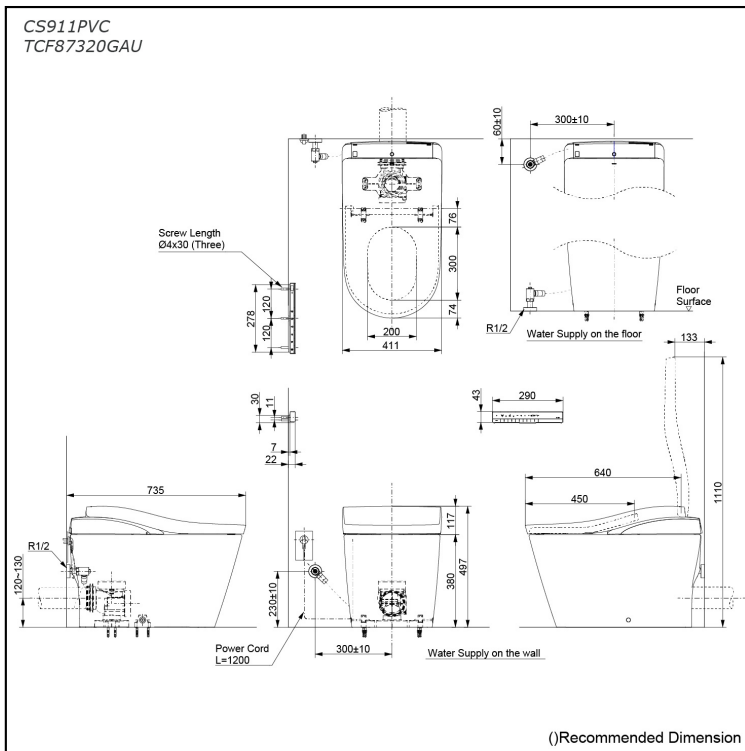

Specifications

Flush system:	TORNADO FLUSH
Water Use:	4.5L / 3.0L
Rough-in:	120~130 mm
Bowl Shape:	D-Shape
Water Pressure:	0.2MPa~0.75MPa
Power Rating:	220~240V, 50/60Hz, 835~863W
Length of Power Cord:	1.2 m
Material:	Bowl -Vitreous China Seat & Cover -Plastic Remote Controller -Aluminium
Size:	411Wx725Dx497H mm

Parts description

- CS911PVC
Water Closet Bowl (P-Trap)
(Rough-in 120~130)
- TCF87320GAU
WASHLET unit

Colors

- White (#NW1)
- Nickel
- WASHLET Frame Cover
- Remote Controller

Certifications

Important Note

- Do not use other water than allowed by the laws and ordinances of the region of use. Only use portable water.