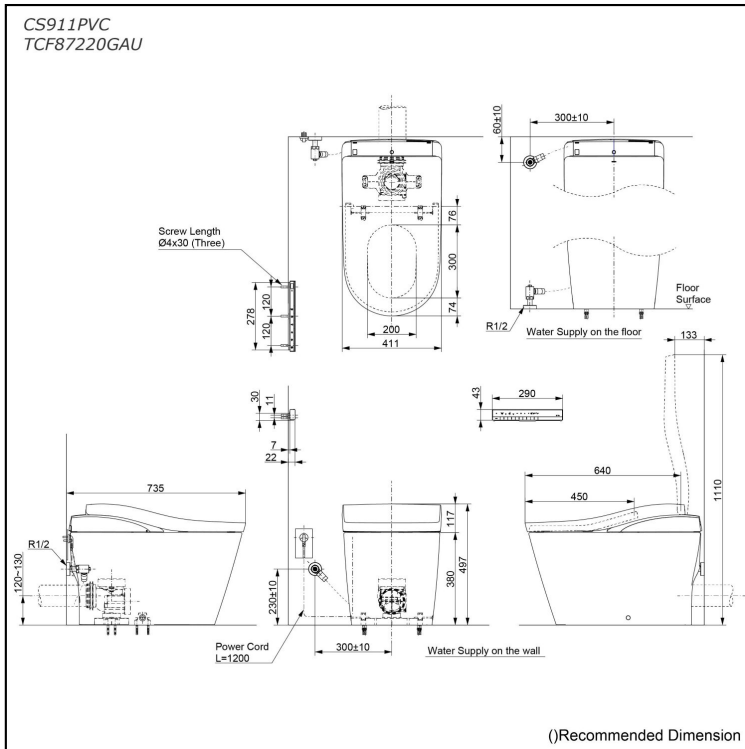

NEOREST LS Luxurious Smart Toilet

Features

- Introducing CEFIONTECT Technology: where super smooth surfaces and ion barrier glazing redefine cleanliness for every bathroom fixture.
- Experience the future of cleanliness with TORNADO FLUSH - Less water, powerful streams, 360-degree clean.
- EWATER+ not only keeps toilet bowl and nozzle clean by preventing bacterial with sanitizing effect but is also sprayed under the seat to prevent other accumulated waste, ensures a long-lasting cleanliness
- Harness the power of PREMIST - a fine mist to repel dirt, ensuring a consistently clean toilet experience.
- Explore the seamless, easy-clean perfection of RIMLESS DESIGN.
- Discover Gentle Cleaning with AIR-IN WONDERWAVE - Eco-Friendly Comfort and Care.
- Experience unparalleled WATER SAVING efficiency paired with powerful flushing action.
- Simplify Your Routine - Effortless Automatic Operation: Seat & Lid opens, closes, and Toilet flushes with sensor ease
- Keep your bathroom fresh with the Auto Powerful DEODORIZER - it activates after every use to ensure a clean, odor-free environment.
- Luxuriate in the comfort of a HEATED SEAT with customizable temperature control
- Gentle Warmth, Perfectly Personalized - Adjustable WARM AIR DRYING
- Hybrid Ecology System: Optimal Water Efficiency with Dynamic Performance.
- Self-cleaning wand for ultimate convenience.

Specifications

Flush system:	TORNADO FLUSH
Water Use:	4.5L / 3.0L
Rough-in:	120-130 mm
Bowl Shape:	D-Shape
Water Pressure:	0.2MPa-0.75MPa
Power Rating:	220-240V, 50/60Hz, 835-863W
Length of Power Cord:	1.2 m
Material:	Bowl -Vitreous China Seat & Cover -Plastic Remote Controller -Aluminium
Size:	411Wx725Dx497H mm

Parts description

- CS911PVC
  Water Closet Bowl (P-Trap)
  (Rough-in 120-130)
- TCF87220GAU
  WASHLET unit

Colors

- White (#NW1)
- Black
  - WASHLET Frame Cover
  - Remote Controller

Certifications