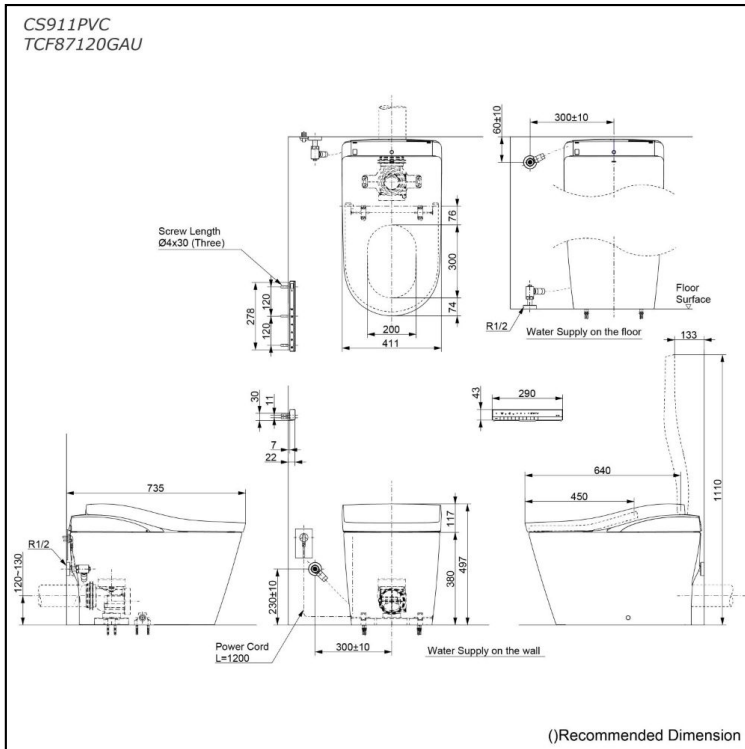

NEOREST LS Luxurious Smart Toilet

Features

- Introducing CEFIONTECT Technology: where super smooth surfaces and ion barrier glazing redefine cleanliness for every bathroom fixture.
- Experience the future of cleanliness with TORNADO FLUSH - Less water, powerful streams, 360-degree clean.
- EWATER+ not only keeps toilet bowl and nozzle clean by preventing bacterial with sanitizing effect but is also sprayed under the seat to prevent other accumulated waste, ensures a long-lasting cleanliness
- Harness the power of PREMIST - a fine mist to repel dirt, ensuring a consistently clean toilet experience.
- Explore the seamless, easy-clean perfection of RIMLESS DESIGN.
- Discover Gentle Cleaning with AIR-IN WONDERWAVE - Eco-Friendly Comfort and Care.
- Experience unparalleled WATER SAVING efficiency paired with powerful flushing action.
- Simplify Your Routine - Effortless Automatic Operation: Seat & Lid opens, closes, and Toilet flushes with sensor ease
- Keep your bathroom fresh with the Auto Powerful DEODORIZER - it activates after every use to ensure a clean, odor-free environment.
- Luxuriate in the comfort of a HEATED SEAT with customizable temperature control
- Gentle Warmth, Perfectly Personalized - Adjustable WARM AIR DRYING
- Hybrid Ecology System: Optimal Water Efficiency with Dynamic Performance.
- Self-cleaning wand for ultimate convenience.

Specifications

Flush system:	TORNADO FLUSH
Water Use:	4.5L / 3.0L
Rough-in:	120~130 mm
Bowl Shape:	D-Shape
Water Pressure:	0.2MPa~0.75MPa
Power Rating:	220~240V, 50/60Hz, 835~863W
Length of Power Cord:	1.2 m
Material:	Bowl -Vitreous China Seat & Cover -Plastic Remote Controller -Aluminium
Size:	411Wx725Dx497H mm

Parts description

- CS911PVC
  Water Closet Bowl (P-Trap)
  (Rough-in 120~130)
- TCF87120GAU
  WASHLET unit

Colors

- White (#NW1)
- Silver
- WASHLET Frame Cover
- Remote Controller

Certifications