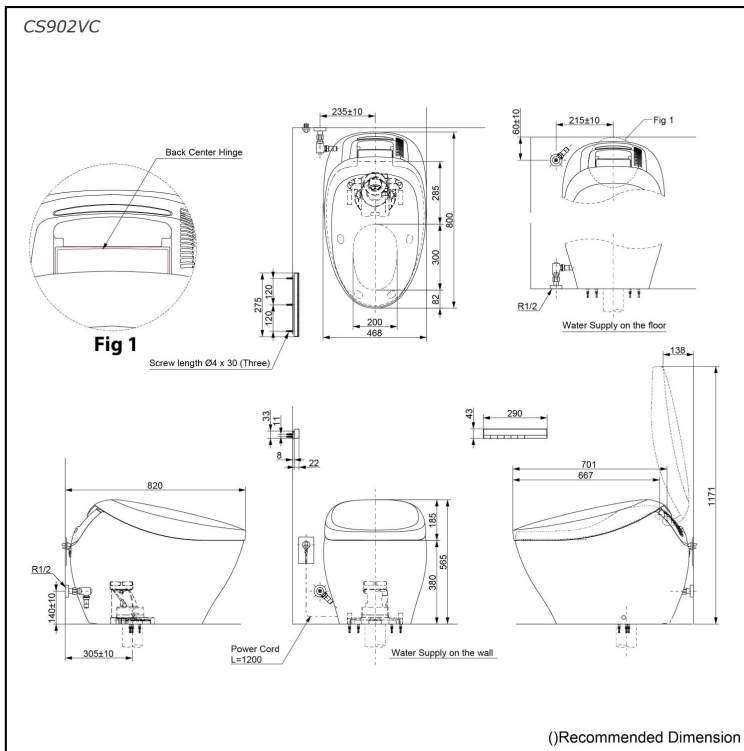

NEOREST NX Luxurious Smart Toilet

Features

- Introducing CEFIONTECT Technology: where super smooth surfaces and ion barrier glazing redefine cleanliness for every bathroom fixture.
- Experience the future of cleanliness with TORNADO FLUSH - Less water, powerful streams, 360-degree clean.
- EWATER+ not only keeps toilet bowl and nozzle clean by preventing bacterial with sanitizing effect but is also sprayed under the seat to prevent other accumulated waste, ensures a long-lasting cleanliness
- Harness the power of PREMIST - a fine mist to repel dirt, ensuring a consistently clean toilet experience.
- Explore the seamless, easy-clean perfection of RIMLESS DESIGN.
- Discover Gentle Cleaning with AIR-IN WONDERWAVE - Eco-Friendly Comfort and Care.
- Experience unparalleled WATER SAVING efficiency paired with powerful flushing action.
- Simplify Your Routine - Effortless Automatic Operation: Seat & Lid opens, closes, and Toilet flushes with sensor ease
- Keep your bathroom fresh with the Auto Powerful DEODORIZER - it activates after every use to ensure a clean, odor-free environment.
- Luxuriate in the comfort of a HEATED SEAT with customizable temperature control
- Gentle Warmth, Perfectly Personalized - Adjustable WARM AIR DRYING
- Hybrid Ecology System: Optimal Water Efficiency with Dynamic Performance.
- Self-cleaning wand for ultimate convenience.

Specifications

Flush system:	TORNADO FLUSH
Water Use:	4.5L / 3.0L
Rough-in:	305 mm
Bowl Shape:	Elongated
Water Pressure:	0.2MPa-0.75MPa
Power Rating:	220-240V, 50/60Hz, 860-870W
Length of Power Cord:	1.2 m
Material:	Bowl -Vitreous China Seat & Cover -Plastic Remote Controller -Aluminium
Size:	468Wx800Dx565H mm

Parts description

- **CS902VC**
  Water Closet Bowl (S-Trap)
  (Rough-in 305)

Optional Parts

- T53P100VR
  Floor Flange

Colors

White (CEFIONTECT)
- Water Closet Bowl

Silver
- Back Center Hinge
- Remote Controller

Certifications