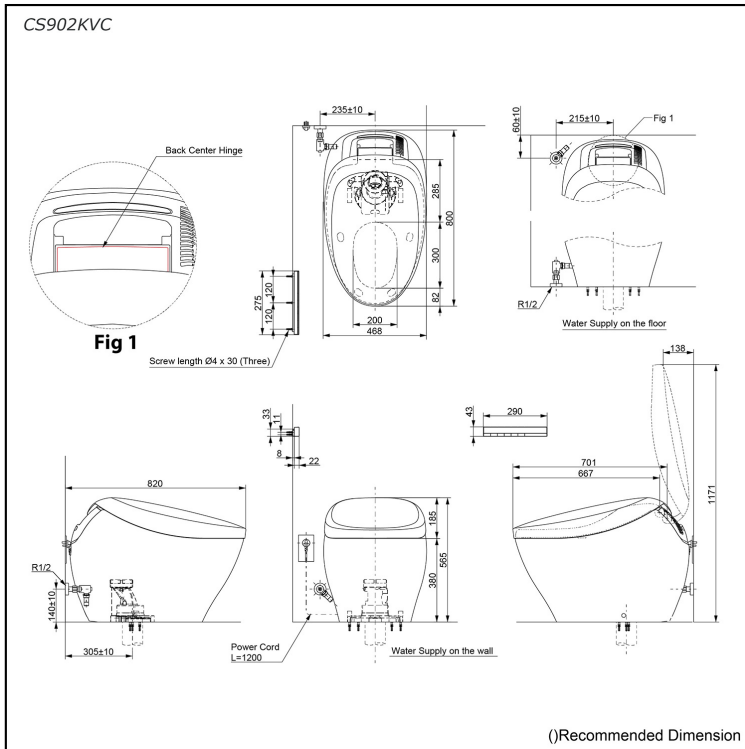

NEOREST NX Luxurious Smart Toilet

Features

- Introducing CEFIONTECT Technology: where super smooth surfaces and ion barrier glazing redefine cleanliness for every bathroom fixture.
- Experience the future of cleanliness with TORNADO FLUSH - Less water, powerful streams, 360-degree clean.
- EWATER+ not only keeps toilet bowl and nozzle clean by preventing bacterial with sanitizing effect but is also sprayed under the seat to prevent other accumulated waste, ensures a long-lasting cleanliness
- Harness the power of PREMIST - a fine mist to repel dirt, ensuring a consistently clean toilet experience.
- Explore the seamless, easy-clean perfection of RIMLESS DESIGN.
- Discover Gentle Cleaning with AIR-IN WONDERWAVE - Eco-Friendly Comfort and Care.
- Experience unparalleled WATER SAVING efficiency paired with powerful flushing action.
- Simplify Your Routine - Effortless Automatic Operation: Seat & Lid opens, closes, and Toilet flushes with sensor ease
- Keep your bathroom fresh with the Auto Powerful DEODORIZER - it activates after every use to ensure a clean, odor-free environment.
- Luxuriate in the comfort of a HEATED SEAT with customizable temperature control
- Gentle Warmth, Perfectly Personalized - Adjustable WARM AIR DRYING
- Hybrid Ecology System: Optimal Water Efficiency with Dynamic Performance.
- Self-cleaning wand for ultimate convenience.

Specifications

Flush system:	TORNADO FLUSH
Water Use:	4.5L / 3.0L
Rough-in:	305 mm
Bowl Shape:	Elongated
Water Pressure:	0.2MPa-0.75MPa
Power Rating:	220-240V, 50/60Hz, 860-870W
Length of Power Cord:	1.2 m
Material:	Bowl -Vitreous China Seat & Cover -Plastic Remote Controller -Aluminium
Size:	468Wx800Dx565H mm

Parts description

- **CS902KVC**
  Water Closet Bowl (S-Trap)
  (Rough-in 305)

Optional Parts

- T53P100VR
  Floor Flange

Colors

White (CEFIONTECT)
- Water Closet Bowl

Nickel
- Back Center Hinge
- Remote Controller

Certifications