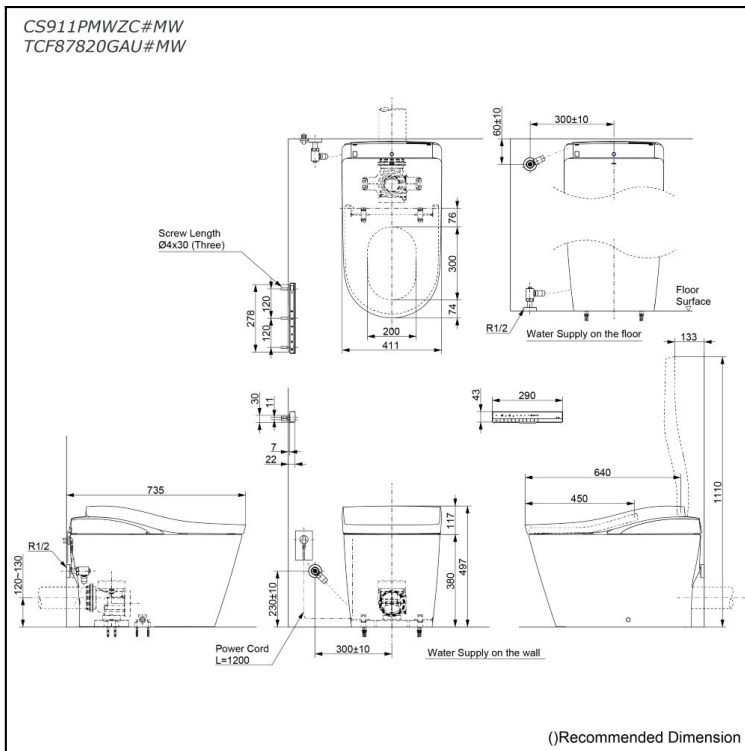

NEOREST LS Luxurious Smart Toilet

Features

- Introducing CEFIONTECT Technology: where super smooth surfaces and ion barrier glazing redefine cleanliness for every bathroom fixture.
- Experience the future of cleanliness with TORNADO FLUSH - Less water, powerful streams, 360-degree clean.
- EWATER+ not only keeps toilet bowl and nozzle clean by preventing bacterial with sanitizing effect but is also sprayed under the seat to prevent other accumulated waste, ensures a long-lasting cleanliness
- Harness the power of PREMIST - a fine mist to repel dirt, ensuring a consistently clean toilet experience.
- Explore the seamless, easy-clean perfection of RIMLESS DESIGN.
- Discover Gentle Cleaning with AIR-IN WONDERWAVE - Eco-Friendly Comfort and Care.
- Experience unparalleled WATER SAVING efficiency paired with powerful flushing action.
- Simplify Your Routine - Effortless Automatic Operation: Seat & Lid opens, closes, and Toilet flushes with sensor ease
- Keep your bathroom fresh with the Auto Powerful DEODORIZER - it activates after every use to ensure a clean, odor-free environment.
- Luxuriate in the comfort of a HEATED SEAT with customizable temperature control
- Gentle Warmth, Perfectly Personalized - Adjustable WARM AIR DRYING
- Hybrid Ecology System: Optimal Water Efficiency with Dynamic Performance.
- Self-cleaning wand for ultimate convenience.

Specifications

Flush system:	TORNADO FLUSH
Water Use:	4.5L / 3.0L
Rough-in:	120-130 mm
Bowl Shape:	D-Shape
Water Pressure:	0.2MPa-0.75MPa
Power Rating:	220-240V, 50/60Hz, 835-863W
Length of Power Cord:	1.2 m
Material:	Bowl -Vitreous China Seat & Cover -Plastic Remote Controller -Aluminium
Size:	411Wx725Dx497H mm

Parts description

- CS911PMWZC#MW Water Closet Bowl (P-Trap) (Rough-in 120-130)
- TCF87820GAU#MW WASHLET unit

Colors

Matte White (#MW)

Certifications