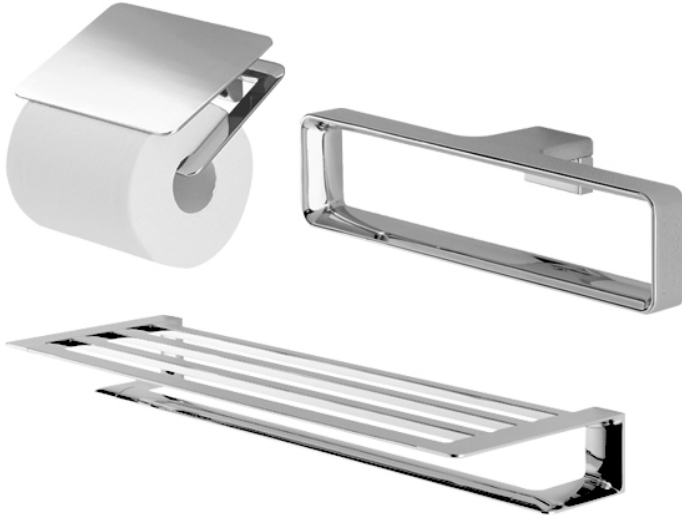

G Selection
Accessories Set

Features

Specifications

YH902C:	151W x 90D x 74H mm
YTT902C:	211W x 53D x 50H mm
YTS902BC:	636W x 200D x 69H mm

Parts description

- **YH902C**
Paper Holder
- **YTT902C**
Towel Ring
- **YTS902BC**
Towel Shelf