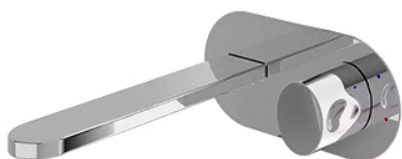

LE MUSE
*Wall Mounted Single Lever Lavatory Faucet
 (w/o Pop-up Waste)*

Features

- Discover our diverse range of accessories designed to enhance your bathroom space. These essential components offer flexibility and style, ensuring seamless integration and functionality for any design.

Specifications

Finish: Nickel Chrome

Water Pressure: 0.05MPa~0.75MPa

Parts description

- **TX120LQBR**
 Wall Mounted Single Lever Lavatory Faucet
 (w/o Pop-up Waste)

Certifications