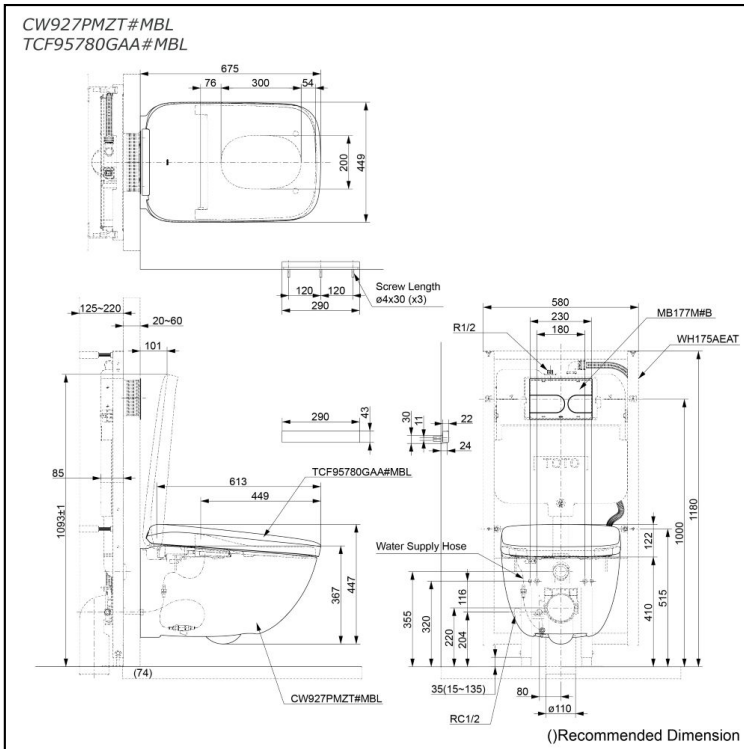

CW927PMZT#MBL
TCF95780GAA#MBL