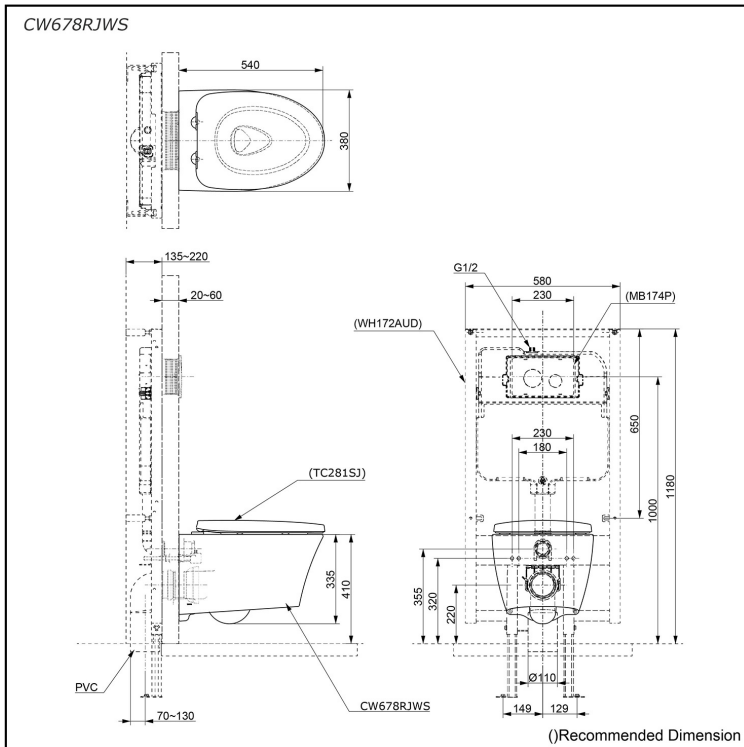

### WALL HUNG TOILET

## Specifications

Flush system:	TORNADO FLUSH
Water Use:	4.5L / 3L
Rough-in:	H=220 mm
Bowl Shape:	Elongated
Water Pressure:	0.05MPa~0.75MPa
Size:	380Wx540Dx335H mm

## Parts description

Seat & Cover is **not included**.

- **CW678RJWS**  
Elongated Wall Hung Closet Bowl (P-Trap)  
(Rough-in 220)

### Optional Parts

- TC281SJ  
Soft close Seat & Cover
- WH172AUD  
Concealed Cistern w/Frame
- MB174P  
Flush Panel