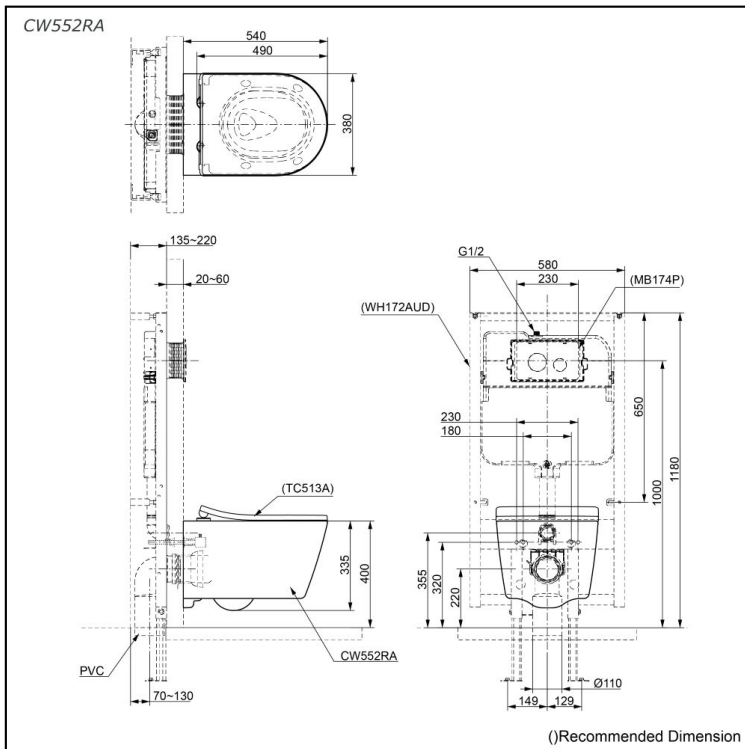

CONTEMPORARY / WALL HUNG TOILET

Features

- Introducing CEFIONTECT Technology: where super smooth surfaces and ion barrier glazing redefine cleanliness for every bathroom fixture.
- Experience the future of cleanliness with TORNADO FLUSH - Less water, powerful streams, 360-degree clean.
- Explore the seamless, easy-clean perfection of RIMLESS DESIGN.

Specifications

Flush system:	TORNADO FLUSH
Water Use:	4.5L / 3L
Rough-in:	H=220 mm
Bowl Shape:	D-Shape
Water Pressure:	0.05MPa~0.75MPa
Size:	380Wx540Dx335H mm

Parts description

Seat & Cover is **not included**.

- **CW552RA**
D-Shape Wall Hung Closet Bowl (P-Trap)
(w/o Concealed Washlet Connection)
(Rough-in 220)

Optional Parts

- WH172AUD
Concealed Cistern w/Frame
- TC513A
Seat & Cover
- MB174P
Flush Panel
- MB170P
Flush Panel
- MB176G
Flush Panel