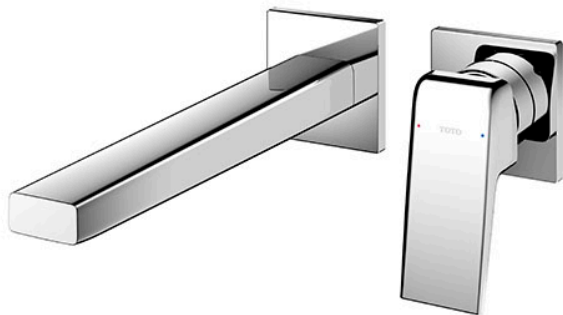

GB Series  
 Wall-Mount Single Lever Lavatory Faucet  
 (Long Spout) (w/o Pop-up Waste)

### Features

- Bring tranquility to your bathroom with this modern collection. Its slim, square design and beveled edges add sophistication. Gentle edge lines, reminiscent of handcraft, bring personal warmth, making your space feel uniquely peaceful.
- Long-lasting Comfort: COMFORT GLIDE for Smooth Operation with TOTO's Original Cartridge.

### Specifications

Finish: Chrome  
 Material: Brass  
 Water Pressure: 0.05MPa~1.0MPa

### Parts description

- **TLG10308D**  
 Wall Mount Single Lever Lavatory Faucet  
 (Long Spout) (w/o Waste Fittings)