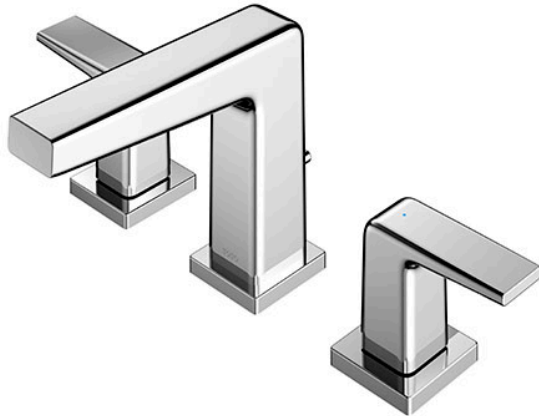

GB Series  
2 Handle Lavatory Faucet  
(3-Holes) (w/ Pop-up Waste)

### Features

- Bring tranquility to your bathroom with this modern collection. Its slim, square design and beveled edges add sophistication. Gentle edge lines, reminiscent of handcraft, bring personal warmth, making your space feel uniquely peaceful.

### Specifications

Finish: Chrome  
Material: Brass  
Water Pressure: 0.05MPa~1.0MPa

### Parts description

- TLG10201D**  
2 Handle Lavatory Faucet (3-Holes)  
(w/ Pop-up Waste)