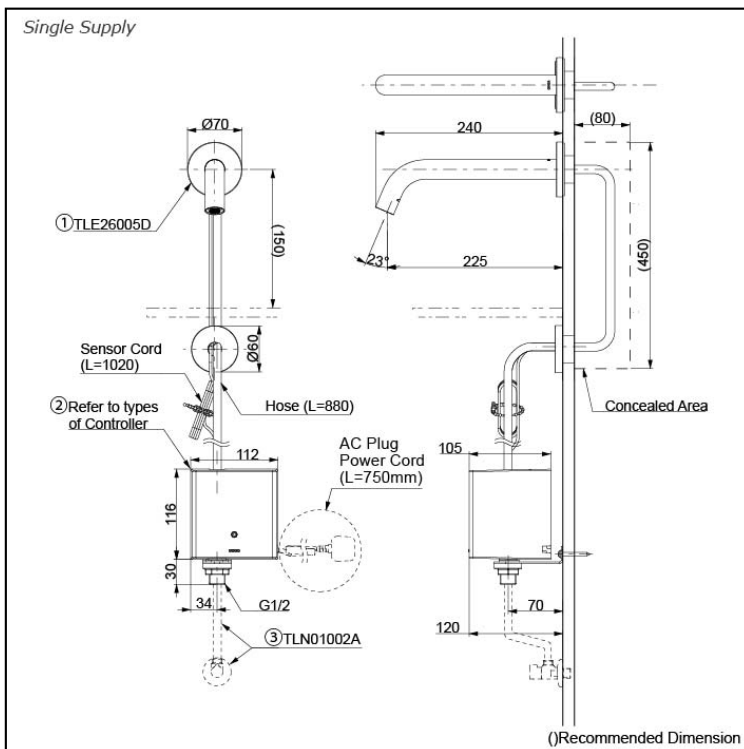

NOTE

- *For Thermostatic
  Please purchase TLE05701A (Thermostat) and TLN01103A (Stop Valve Set) instead