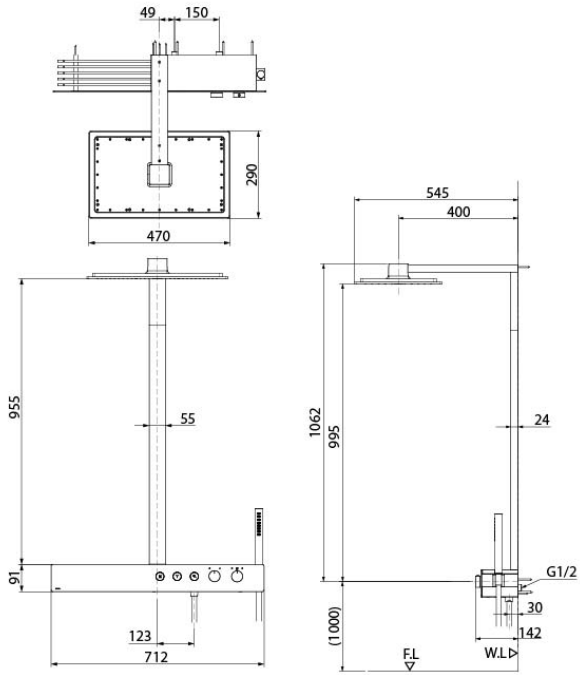

## Specifications

|                        |                |
|------------------------|----------------|
| Finish:                | Chrome         |
| Material:              | Brass          |
| Water Pressure:        | 0.15MPa~1.0MPa |
| Dimension Shower Head: | 470W x 290D mm |
| Shape Shower Head :    | Rectangular    |

## Parts description

- **TBW08407D**  
Thermostat Shower Column (2 mode)  
(w/ Hand Shower) (w/o spout)

## Certifications

TBW08407D

( )Recommended Dimension