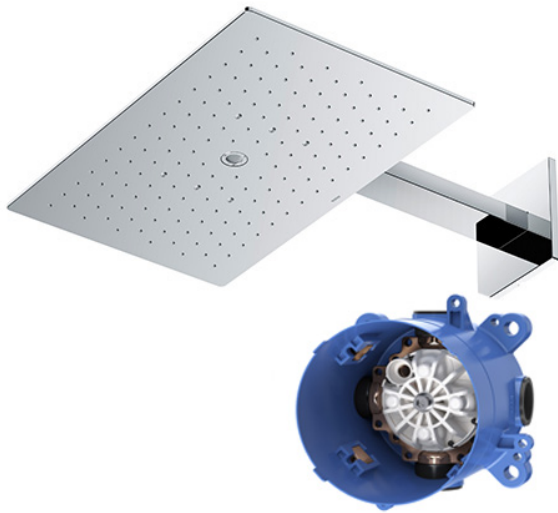

Z Selection  
Over Head Shower  
(Wall Type) (2 mode)

## Features

- Elevate your shower experience with our fixed shower heads, designed for sleek aesthetics and reliable performance, ensuring a refreshing and enjoyable bathing routine.
- Elevate your shower with COMFORT WAVE technology: enjoy larger droplets in a over head shower design, blending stimulation, relaxation, and water-saving benefits.
- WARM SPA offers a unique shower experience through an overhead shower design, with a continuous, splash-free pillar of warm water that gently envelops your entire body

## Specifications

Finish:	Chrome
Material:	Brass
Shape:	Rectangle
Dimension:	470W x 290Dmm
Water Pressure:	0.15MPa~1.0MPa

## Parts description

- **TBW08004D**  
Over Head Shower (Wall Type) (2 mode)
- **TBN01002B**  
Concealed Box