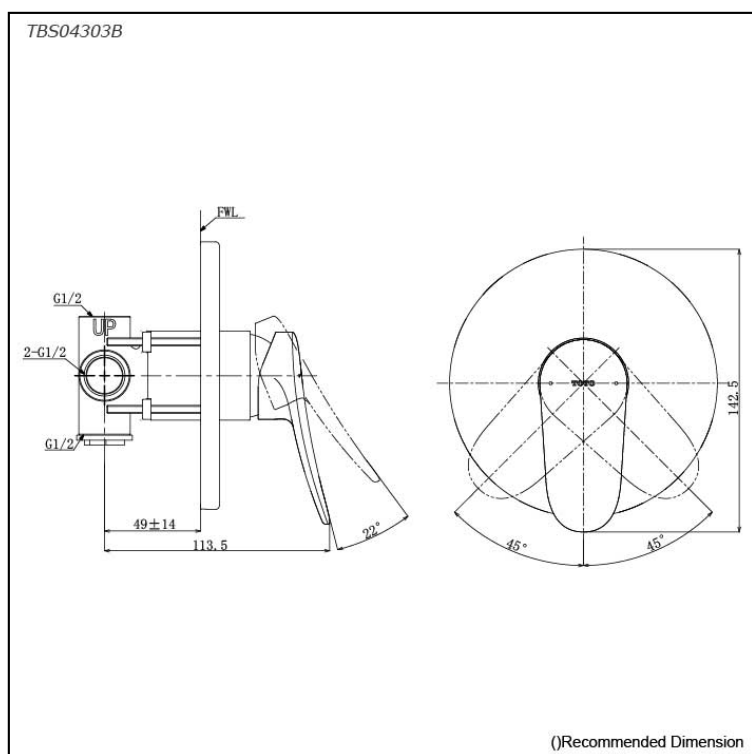

### Parts description

- **TBS04303B**  
Single Lever Shower Mixer (w/ valve)

### Flow Rate

TBS04303B