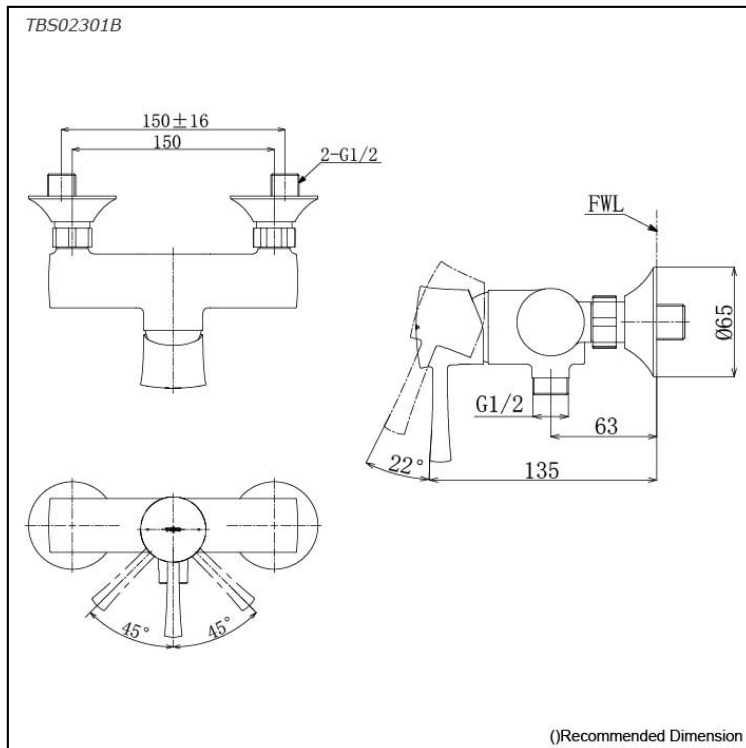

LN Series
Exposed Single Lever Shower Mixer

Features

- Experience the perfect blend of modern design and nostalgic charm, where contemporary style meets timeless sophistication.
- High corrosion resistance plating.
- TOTO original cartridge for smooth control

Specifications

Finish: Chrome

Material: Brass

Parts description

- **TBS02301B**
Exposed Single Lever Shower Mixer

Flow Rate

TBS02301B