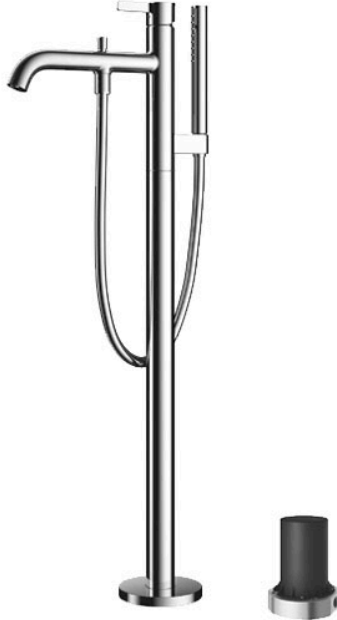

GF Series
Floor Standing Bath & Shower Set

Features

- Versatile elegance, crafted with precision. Modern classic collection balances minimalist design with fine, rounded details, creating unique personality. Long handle emphasizes slimness and stability, making it seamless to any aesthetic.
- Elevate your shower with COMFORT WAVE technology: enjoy larger droplets in a hand shower design, blending stimulation, relaxation, and water-saving benefits.
- Long-lasting Comfort: COMFORT GLIDE for Smooth Operation with TOTO's Original Cartridge.

Specifications

Finish: Chrome
Material: Brass
Water Pressure: 0.05MPa~1.0MPa

Parts description

- **TBG11306D**
Floor-standing Bath & Shower Set
- **TBN01105B**
Floor-standing Bath Filler Base

Certifications