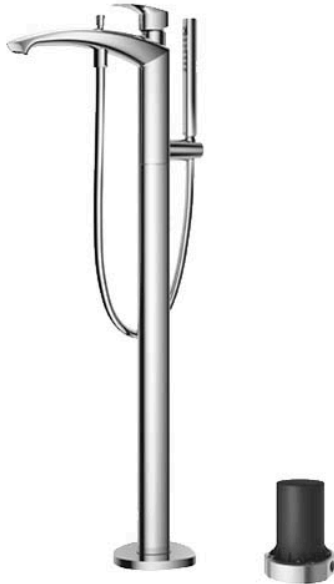

GM Series
Floor Standing Bath & Shower Set

Features

- Elevate your space with sacred elegance, transforming its ambiance. Inspired by the Torii Gate, this faucet's arched spout and columnar body represent a transition. Its versatile design, with highlighted edges, brings stately volume and a tranquil feel.
- Elevate your shower with COMFORT WAVE technology: enjoy larger droplets in a hand shower design, blending stimulation, relaxation, and water-saving benefits.
- Long-lasting Comfort: COMFORT GLIDE for Smooth Operation with TOTO's Original Cartridge.

Specifications

Finish: Chrome
Material: Brass
Water Pressure: 0.05MPa~1.0MPa

Parts description

- **TBG09306D**
Floor-standing Bath & Shower Set
- **TBN01105B**
Floor-standing Bath Filler Base

Certifications