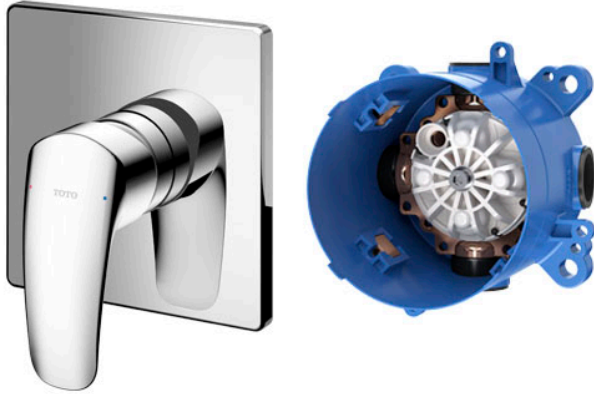

GM Series
Single Lever Shower Mixer

Features

- Elevate your space with sacred elegance, transforming its ambiance. Inspired by the Torii Gate, this faucet's arched spout and columnar body represent a transition. Its versatile design, with highlighted edges, brings stately volume and a tranquil feel.
- Mini Unit: Effortless Installation, Maximum Convenience
- Long-lasting Comfort: COMFORT GLIDE for Smooth Operation with TOTO's Original Cartridge.

Specifications

Finish: Chrome
Material: Brass
Water Pressure: 0.05MPa~1.0MPa

Parts description

- **TBG09303BA**
Single Lever Shower Mixer
- **TBN01001B**
Concealed Box