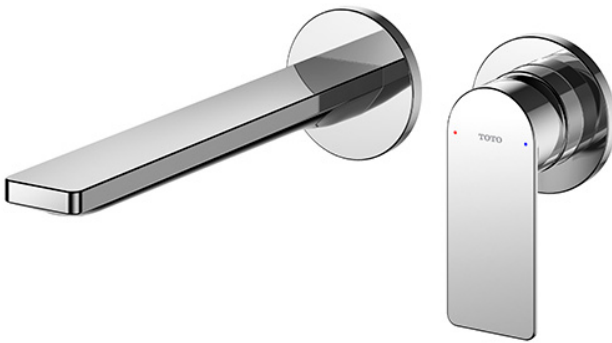

GT Series
Wall-Mount Single Lever Lavatory Faucet
(Long Spout) (w/o Pop-up Waste)

Features

- Curved edges give a sense of softness, allowing for it to be easily matched with a wide range of bathroom fixtures.
- Long-lasting Comfort: COMFORT GLIDE for Smooth Operation with TOTO's Original Cartridge.
- PVD finishes offer beauty and strength, enriching your bathroom with vibrant color.

Specifications

Material: Brass

Water Pressure: 0.05MPa~1.0MPa

Parts description

Concealed Mixing Valve
to be purchased separately

- **TLG13308D**
Wall Mount Single Lever Lavatory Faucet
(Long Spout) (w/o Waste Fittings)
- **TLN103G0A**
Concealed Mixing Valve