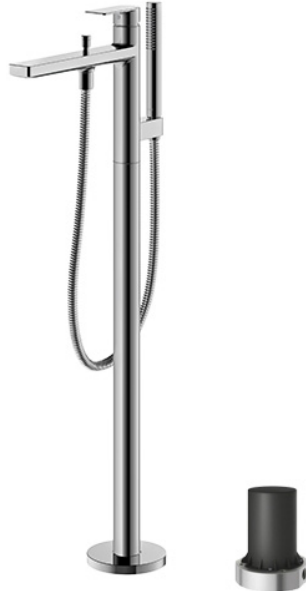

GT Series  
Floor Standing Bath & Shower Set

### Features

- Curved edges give a sense of softness, allowing for it to be easily matched with a wide range of bathroom fixtures.
- Long-lasting Comfort: COMFORT GLIDE for Smooth Operation with TOTO's Original Cartridge.
- PVD finishes offer beauty and strength, enriching your bathroom with vibrant color.

### Specifications

Material: Brass

Water Pressure: 0.05MPa~1.0MPa

### Parts description

- **TBG13306D**  
Floor-standing Bath & Shower Set
- **TBN01105B**  
Floor-standing Bath Filler Base