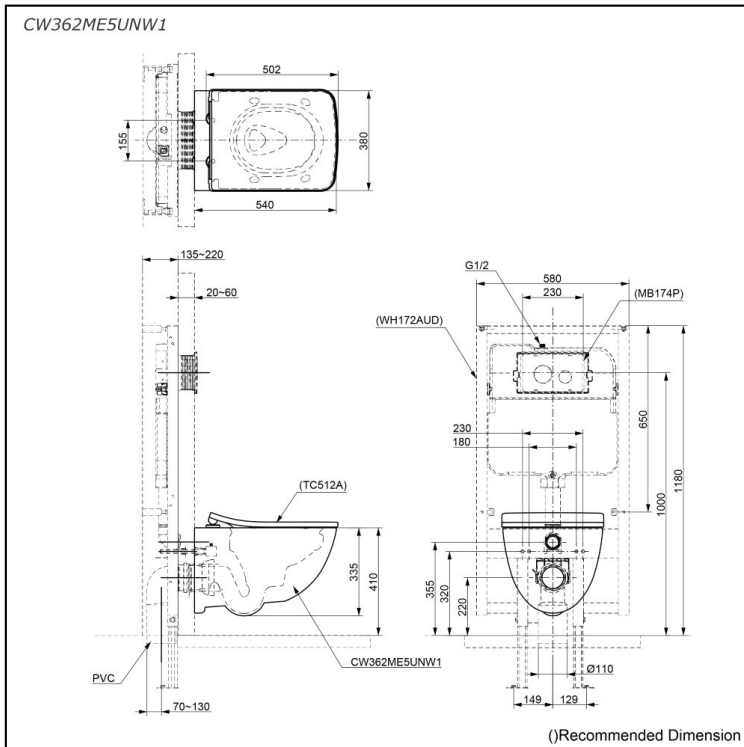

WALL HUNG TOILET

Features

- Introducing CEFIONTECT Technology: where super smooth surfaces and ion barrier glazing redefine cleanliness for every bathroom fixture.
- Experience the future of cleanliness with TORNADO FLUSH - Less water, powerful streams, 360-degree clean.
- Explore the seamless, easy-clean perfection of RIMLESS DESIGN.

Specifications

Flush system:	TORNADO FLUSH
Water Use:	4.5L / 3L
Rough-in:	H=220 mm
Bowl Shape:	D-Shape
Water Pressure:	0.05MPa~0.75MPa
Size:	380Wx540Dx335H mm

Parts description

Seat & Cover is **not** included.

- **CW362ME5UNW1**
Square Wall Hung Closet Bowl (P-Trap)
(w/o Concealed Washlet Connection)
(Rough-in 220)

Optional Parts

- WH172AUD
Concealed Cistern w/Frame
- TC512A
Seat & Cover
- MB174P
Flush Panel
- MB176G
Flush Panel
- MB175M
Flush Panel