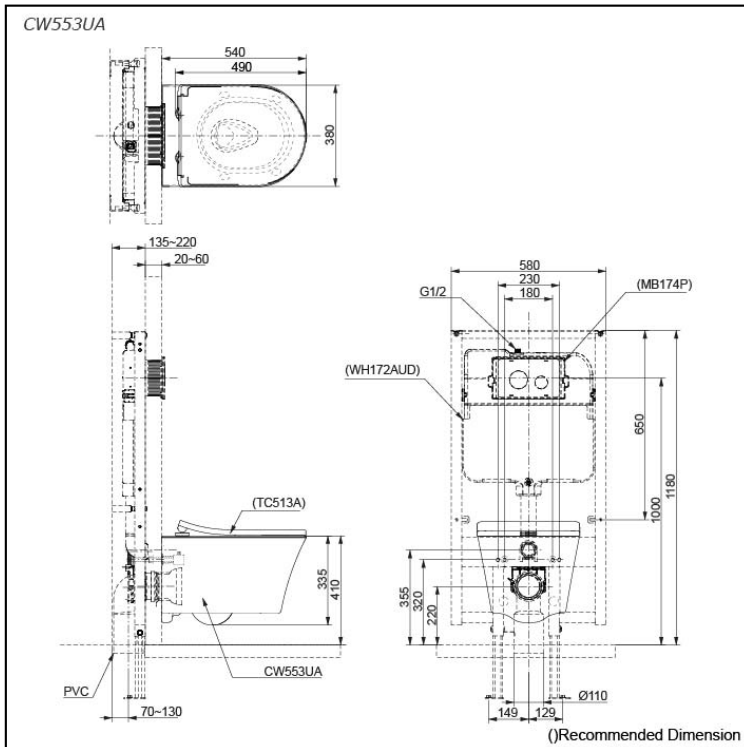

WALL HUNG TOILET

Features

- Introducing CEFIONTECT Technology: where super smooth surfaces and ion barrier glazing redefine cleanliness for every bathroom fixture.
- Experience the future of cleanliness with TORNADO FLUSH - Less water, powerful streams, 360-degree clean.
- Explore the seamless, easy-clean perfection of RIMLESS DESIGN.

Specifications

Flush system:	TORNADO FLUSH
Water Use:	4.5L / 3L
Rough-in:	H=220 mm
Bowl Shape:	D-Shape
Water Pressure:	0.05MPa~0.75MPa
Size:	380Wx540Dx335H mm

Parts description

Seat & Cover is **not included**.

- **CW553UA**
  D-Shape Wall Hung Closet Bowl (P-Trap)
  (w/o Concealed Washlet Connection)
  (Rough-in 220)

Optional Parts

- WH172AUD
  Concealed Cistern w/Frame
- TC513A
  Seat & Cover
- MB174P
  Flush Panel
- MB176G
  Flush Panel
- MB175M
  Flush Panel

NOTE

- **DO NOT COUPLE THIS WC WITH FLUSH VALVE**
- **Actual Seat & Cover may differ from the image above**

Colors

White (CEFIONTECT)

Certifications